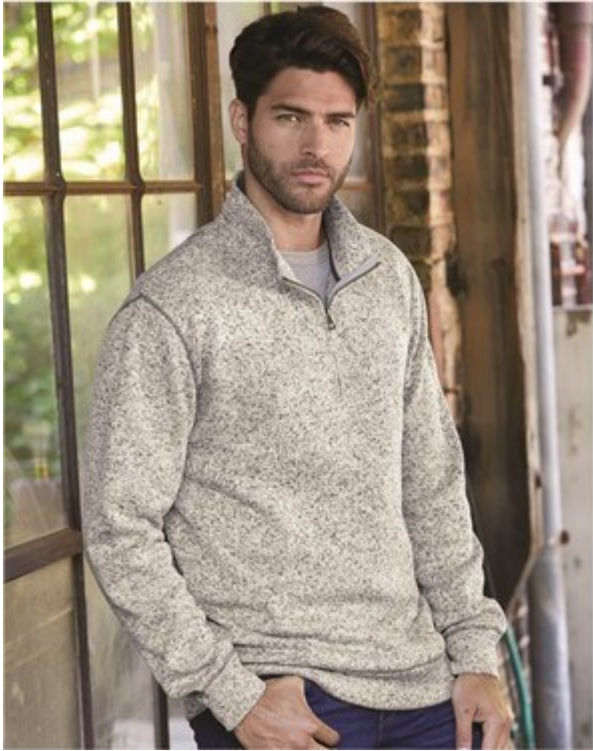

Weatherproof - Sweaterfleece Quarter-Zip Henley - 198188

7.1 oz., 100% polyester
Two tone sweater fleece with quarter zip
Contrast stitching detail

Colors

Finished Measurements

	S	M	L	XL	2XL	3XL
Body Length	28	29	30	31	32	33
Chest Width	20	21 1/2	23	24 1/2	26	27 1/2
Sleeve Length (From Center Back)	35 1/2	36	36 1/2	37	37 1/2	38