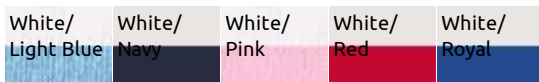

Rabbit Skins - Contrast Jersey Velcro® Bib - 1004

5.5 oz., 100% combed ringspun cotton jersey
 Heather is 93/7 combed ringspun cotton/polyester
 Granite Heather/Black is 60/40 combed ringspun cotton/polyester
 Contrast color self-binding
 Velcro® brand closure
 CPSIA compliant tracking label in side seam
 EasyTear™ label

Colors

Finished Measurements

	One Size
Body Length	8
Body Length Tolerance	1
Body Width	9
Body Width Tolerance	1/2