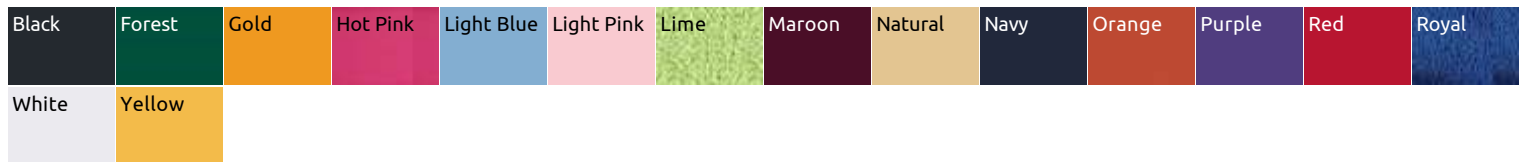

Q-Tees - Hemmed Fingertip Towel - T600

100% cotton, one side velour, opposite side terrycloth
 Approximately 1.3lbs/dozen
 Hemmed edges
 Imprint area: 8" x 12"
 11"W x 18"L

Colors

Finished Measurements

One Size	
Measurements	11X18