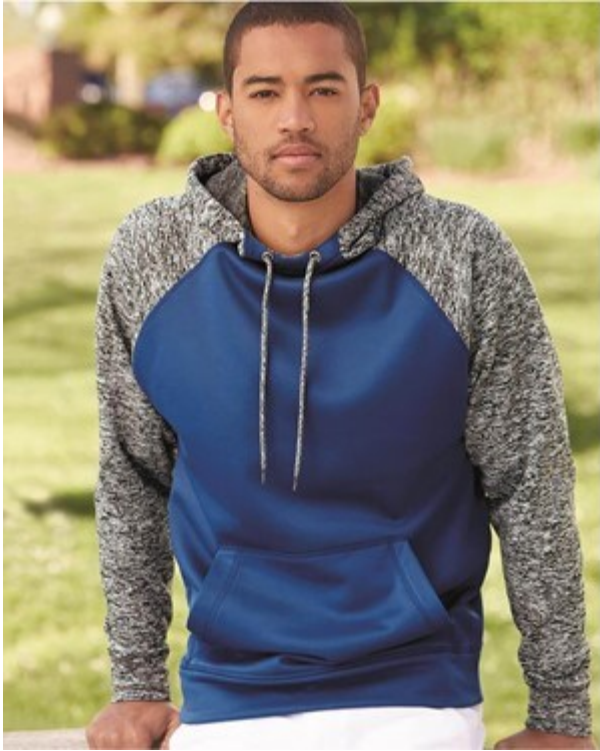

J. America - Colorblock Cosmic Fleece Hoodie

- 8612

7.0 oz., 100% spun polyester fleck fleece
 Solid fleece body with charcoal fleck hood, drawcord and sleeves
 Scuba neck
 Self-fabric cuffs and waistband
 Front pouch pocket

Colors

Finished Measurements

	S	M	L	XL	2XL	3XL
Body Length	26 1/2	28	29 1/2	31	32 1/2	34
Body Width	20 1/2	22	23 1/2	25	26 1/2	28