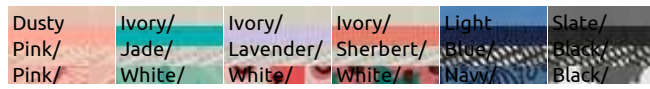

Infinity Her - Women's Foam Trucker Cap - ROSIE

- 100% polyester foam front panels, mesh back panels
Structured, Five-panel, high profile
Slightly-curved visor, pattern undervisor
Elude makeup resistant, breathable and wicking sweatband
Evolve concealed ponytail opening
Plastic snapback closure
-

Colors

Finished Measurements
