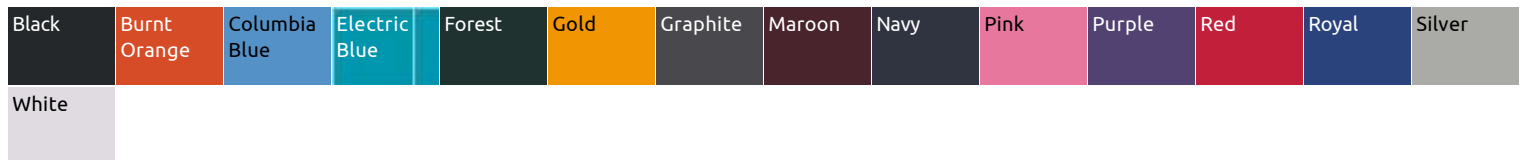

C2 Sport - Women's Sleeveless T-Shirt - 5663

3.5 oz., 100% Polyester moisture management/ antimicrobial performance fabric

Self-fabric collar

Contour silhouette

Double-needle hem

Colors

Finished Measurements