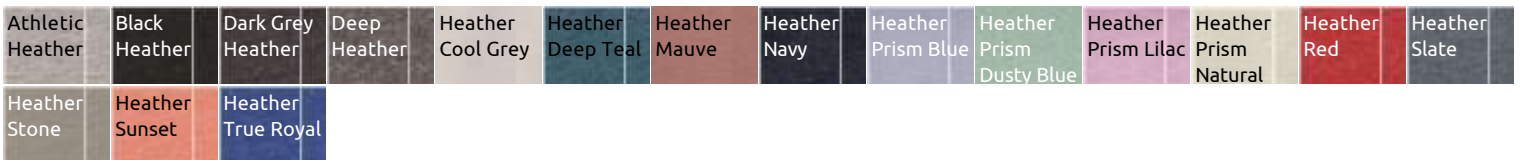

Bella + Canvas - Women's Relaxed Fit Heather CVC T-Shirt - 6400CVC

4.2 oz., 52/48 Airlume combed and ringspun cotton/polyester, 32 singles
 Athletic Heather and Black Heather are 90/10 Airlume combed and ringspun cotton/polyester, 32 singles
 Heather Prisms are 99/1 Airlume combed and ringspun cotton/polyester, 30 singles
 Relaxed fit
 Side seams
 Tear-away label

"[CLICK HERE](#) for fabric guide & screen printing tips"

"[CLICK HERE](#) for fit comparison with 6004"

Colors

Finished Measurements