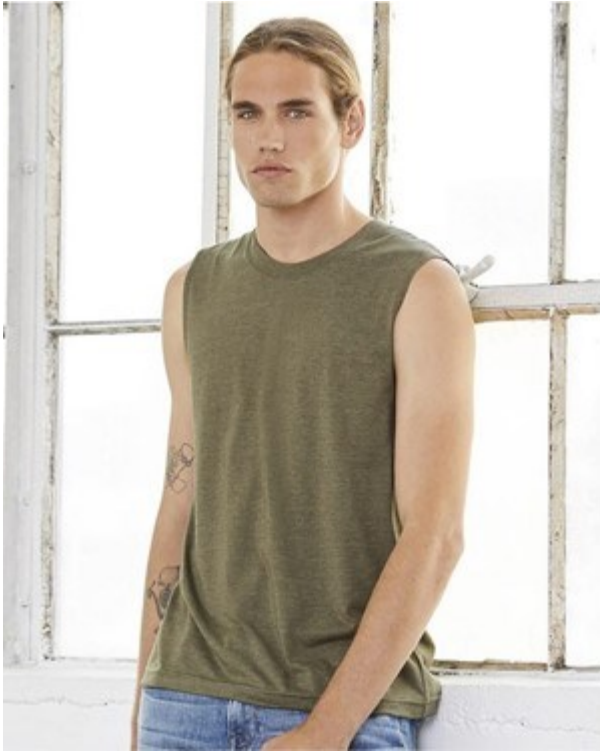

Bella + Canvas - Muscle Tank - 3483

4.2 oz., 100% airlume combed and ringspun cotton, 32 singles
 Alternate Heather Colors are 52/48 airlume combed and ringspun
 cotton/polyester

Unisex sizing

Retail fit, side seams

Tear-away label

"CLICK HERE [for fabric guide & screen printing tips](#)"

Colors

Finished Measurements

	S	M	L	XL	2XL
Body Length	26	27	28	29	30
Body Width	18	20	21 5/8	23 5/8	25 5/8