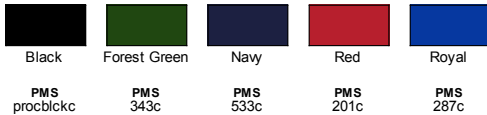

### Size Chart

	S	M	L	XL	2XL	3XL
CHEST	35-38	39-41	42-45	46-49	50-52	53-56

BACK VIEW

SIDE VIEW

### 5 Available Colors

Black  
PMS  
procblckc

Forest Green  
PMS  
343c

Navy  
PMS  
533c

Red  
PMS  
201c

Royal  
PMS  
287c