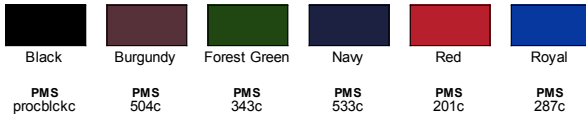

- 2 oz. shell 100% nylon shell
- 5.5 oz. lining
- Fleece lining
- Water- and wind-resistant

Sizes

- S - 4XL

Product Specifications

	S	M	L	XL	2XL	3XL	4XL
BODY WIDTH	24.5	26	27.5	29	30	31	33
FULL BODY LENGTH	26.5	27	27.5	28	28.5	28.5	29
SLEEVE LENGTH	35.5	36	36.5	37	37.25	37.5	38

Size Chart

	S	M	L	XL	2XL	3XL	4XL
CHEST	35-38	39-41	42-45	46-49	50-52	53-56	57-60

BACK VIEW

SIDE VIEW

6 Available Colors

Black

Burgundy

Forest Green

Navy

Red

Royal

PMS
procblckc

PMS
504c

PMS
343c

PMS
533c

PMS
201c