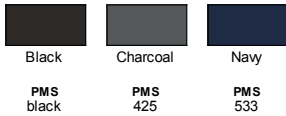

#### Sizes

- XS - 2XL

#### Product Specifications

	XS	S	M	L	XL	2XL
INSEAM LENGTH	26.3	26.7	27.1	27.5	27.9	28.3
WAIST WIDTH	24	26	28	30	32	34

#### 3 Available Colors

BACK VIEW

SIDE VIEW