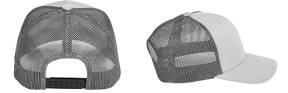

PRODUCT DETAILS

BACK VIEW

SIDE VIEW

TT802

Team 365 by Yupoong® Adult Zone Sonic Heather Trucker Cap

MSRP: Call for pricing

Features

- 6 panel, structured, mid-profile
- Heavy buckram in front panels
- Sewn eyelets
- Adjustable snap-back closure

Fabric

- Body: 3.8 oz/yd² / 130 gsm, 100% polyester sonic heather interlock
- Trim: 5.1 oz/yd² / 180 gsm, 100% polyester mesh side and back panels
- Moisture-wicking

Sizes

- OS

8 Available Colors

Ath Hthr/ Sp Grp PMS cool gray 6	Blk Hthr/ Black PMS process bla	Dk Gry Hthr/ Blk PMS 2332c	Sp D Nvy Hthr/ S G PMS 289c	Sp Frst Hthr/ S Gr PMS 343c	Sp Mm Hthr/ Sp Gr PMS 209c	Sp Red Hthr/ Sp Gr PMS 200c	Sp Ryl Hthr/ Sp Gr PMS 287c