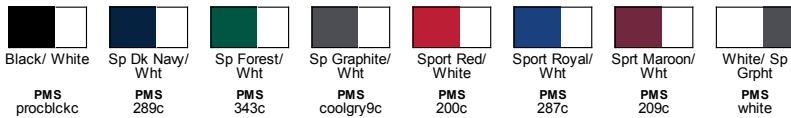

#### Fabric

- 7.7 oz., 100% polyester interlock double knit
- peached finish on interior for added comfort

#### Sizes

- XS - 3XL

#### 8 Available Colors

BACK VIEW

SIDE VIEW