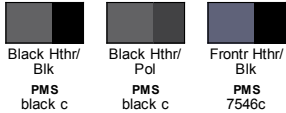

#### Sizes

- XS - 2XL

BACK VIEW

SIDE VIEW

#### 3 Available Colors

Black Hthr/  
Blk  
PMS  
black c

Black Hthr/  
Pol  
PMS  
black c

Frontr Hthr/  
Blk  
PMS  
7546c