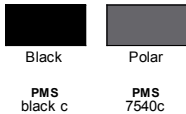

Fabric

- 89% polyester, 11% elastane
- Liner: 100% polyester mesh body & sleeve
- Water- and wind-resistant fabric

Sizes

- S - 3XL

Product Specifications

	S	M	L	XL	2XL	3XL
BODY LENGTH	26.5	27.25	28	28.75	29.5	30.5
BODY WIDTH	21.5	23	24.5	26	27.5	29.5
SLEEVE LENGTH	35.75	36.625	37.5	38.375	39.25	40.25

2 Available Colors

BACK VIEW

SIDE VIEW