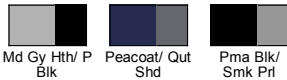

Fabric

- 68% cotton 32% polyester terry
-

Sizes

- XS - 4XL

Product Specifications

	XS	S	M	L	XL	2XL	3XL	4XL
INSEAM LENGTH	7.9	8.3	8.7	9	9.5	9.74	10.25	10.25
WAIST WIDTH	13.5	14.5	15.5	16.7	18	20	21.7	23

BACK VIEW

SIDE VIEW

3 Available Colors

Md Gy Hth/ P
Blk

Peacoat/ Qut
Shd

Pma Blk/
Smk Prl