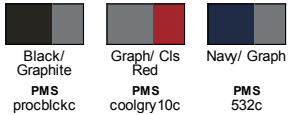

Fabric

- Body: 6.3 oz/yd² / 215 gsm, 100% polyester canvas with water-resistant finish
- Lining: 100% polyester taffeta with embossed print
- Insulation: 140 gsm thermal poly fill
- Inner vest; interactive with styles NE700, 88226
- UTK 2 When combined with NE700/88226

Sizes

- S - 5XL

Product Specifications

	S	M	L	XL	2XL	3XL	4XL	5XL
BODY WIDTH	22.5	24	25.5	27.5	29.5	31.5	32.5	34.5
FULL BODY LENGTH	28.5	29.5	30	30.5	31	31.5	32	32.5
NECK CIRCUMFERENCE	19.75	20.5	21.25	22.25	23.25	24	24.75	25.5

Size Chart

	S	M	L	XL	2XL	3XL	4XL	5XL
CHEST	35-38	39-41	42-45	46-49	50-52	53-56	57-60	61-64

3 Available Colors

BACK VIEW

SIDE VIEW