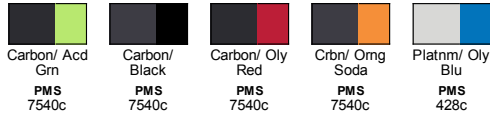

Fabric

- bonded with 100% polyester microfleece, 7.4 oz./yd²
- 100% polyester mélange jersey

Sizes

- S - 3XL

Product Specifications

	S	M	L	XL	2XL	3XL	4XL	5XL
BODY LENGTH	27	28	29	30	31	31.5	-	-
BODY WIDTH	21	22.5	24	26	28	30	-	-
SLEEVE LENGTH	34.5	35.5	36.5	37.5	38.5	39.5	-	-

Size Chart

	S	M	L	XL	2XL	3XL	4XL	5XL
CHEST	35-38	39-41	42-45	46-49	50-52	53-56	-	-

5 Available Colors

BACK VIEW

SIDE VIEW