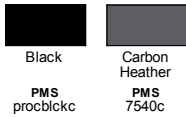

PRODUCT DETAILS

NORTH END

88174 prime

North End Men's Gravity Performance Fleece Jacket

MSRP (A): $54.00 USD

Features

- chin guard
- front reverse coil zipper with reflective asymmetric piping
- chest pocket with reverse coil zipper and zipper garage
- contrast coverstitch detailing
- lower pockets with reverse coil zippers

Fabric

- 100% polyester brushed back fleece, 7.4 oz./yd2/250 gsm
- Moisture wicking performance

Sizes

- S - 5XL

Product Specifications

	S	M	L	XL	2XL	3XL	4XL	5XL
BODY WIDTH	21.25	22.75	24.25	25.75	27.25	28.75	30.25	31.75
FULL BODY LENGTH	27.75	28.88	29.5	30.13	30.75	31.38	31.38	31.38
SLEEVE LENGTH	34	35	36	37	37.75	38.5	39	39.5

Size Chart

	S	M	L	XL	2XL	3XL	4XL	5XL
CHEST	35-38	39-41	42-45	46-49	50-52	53-56	57-60	61-64

2 Available Colors

BACK VIEW