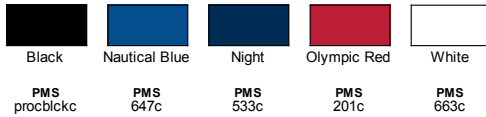

Fabric

- 100% polyester 240T pongee, 2.3 oz./yd²/78 gsm
- LINING: 100% polyester taffeta; contrast 100% polyester mesh back

Sizes

- S - 5XL

Product Specifications

	S	M	L	XL	2XL	3XL	4XL	5XL
BODY WIDTH	22.5	24	25.5	27.5	29.5	31.5	33.5	35.5
FULL BODY LENGTH	29	30.13	30.75	31.38	32	32.63	33.25	33.88
SLEEVE LENGTH	34.5	35.5	36.5	37.5	38.5	39.5	40.25	41

Size Chart

	S	M	L	XL	2XL	3XL	4XL	5XL
CHEST	35-38	39-41	42-45	46-49	50-52	53-56	57-60	61-64

5 Available Colors

BACK VIEW

SIDE VIEW