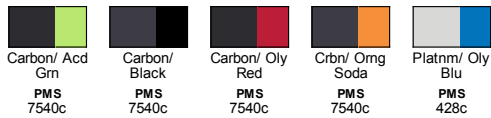

Fabric

- 100% polyester mélange jersey bonded with 100%
- polyester microfleece, 7.4 oz./yd²/252 gsm

Sizes

- XS - 3XL

Product Specifications

	XS	S	M	L	XL	2XL	3XL
BODY LENGTH	23.5	24	25	26	27	27.625	28.25
BODY WIDTH	18	19	20	21.5	23	24.5	26
SLEEVE LENGTH	31	31.5	32.5	33.5	34.5	35.13	35.75

Size Chart

	XS	S	M	L	XL	2XL	3XL
CHEST	31-32	33-35	36-38	39-42	43-45	46-49	50-53

5 Available Colors

BACK VIEW

SIDE VIEW