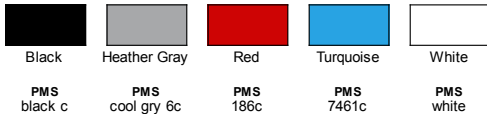

Sizes

- XS - 2XL

Product Specifications

	XS	S	M	L	XL	2XL
BODY LENGTH	25	25.5	26	25.5	27	27.5
BODY WIDTH	17.88	18.88	19.88	20.88	22.38	23.88

BACK VIEW

SIDE VIEW

5 Available Colors

Black

Heather Gray

Red

Turquoise

White

PMS
black c

PMS
cool gry 6c

PMS
186c

PMS
7461c