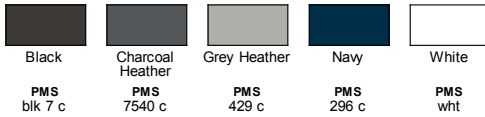

PRODUCT DETAILS

5009JA

J America Swap-a-Pom Knit Hat

Features

- Comes with dyed-to-match snap on pom
- Metal snap on top to interchange pom colors
- Additional color poms available in style 5010JA
- J America labeling
- One size fits most

Fabric

- 100% acrylic knit

Sizes

- OS

5 Available Colors

Black

Charcoal
Heather

Grey Heather