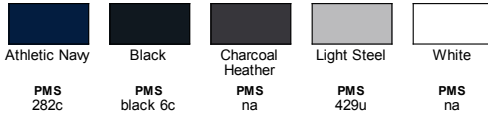

- LT - 4XT

Product Specifications

	LT	XLT	2XT	3XT	4XT
BODY LENGTH	32	33	34	35	36
BODY WIDTH	22	24	26	28	30
SLEEVE LENGTH	19.5	20.75	22.5	24	25.5

BACK VIEW

SIDE VIEW

5 Available Colors

Athletic Navy

Black

Charcoal
Heather

Light Steel

White

PMS
282c

PMS
black 6c

PMS
na

PMS
429u

PMS
na