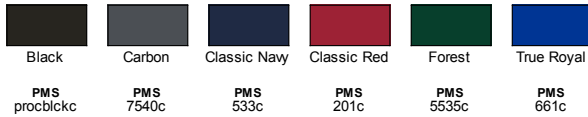

#### Fabric

- Body: 1.2 oz.yd<sup>2</sup> / 39 gsm, 100% polyester with water-resistant finish
- Lining: 100% polyester
- Insulation: 80 gsm thermal poly fill in body and sleeves

#### Sizes

- XS - 3XL

#### 6 Available Colors

BACK VIEW

SIDE VIEW