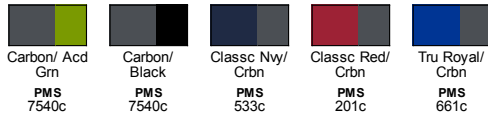

PRODUCT DETAILS

CE401W **prime**

Core 365 Ladies' Kinetic Performance Quarter-Zip

MSRP (A): $30.00 USD

Features

- center front translucent zipper with semi-autolock slider with rubber pull tab
- contrast coverstitching throughout
- reflective piping at front shoulders

Fabric

- 4.7 oz. / 160 gsm, 100% polyester mélange jersey
- moisture-wicking anti-microbial, and UV protection performance

Sizes

- XS - 3XL

Product Specifications

	XS	S	M	L	XL	2XL	3XL
BODY WIDTH	17.5	18.5	19.5	21.5	23	25	27
FULL BODY LENGTH	24.375	24.875	25.875	26.875	27.875	28.875	29.375
NECK CIRCUMFERENCE	16	16.5	17	17.5	18	18.5	19
SLEEVE LENGTH	30.5	31.5	32.5	33.5	34.5	35.5	36

Size Chart

	XS	S	M	L	XL	2XL	3XL
CHEST	31-32	33-35	36-38	39-42	43-45	46-49	50-53

5 Available Colors