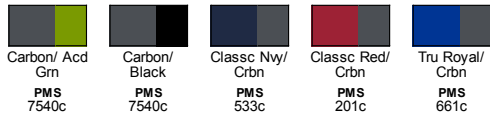

Fabric

- 4.7 oz. / 160 gsm, 100% polyester mélange jersey
- moisture-wicking anti-microbial, and UV protection performance

Sizes

- S - 5XL

Product Specifications

	S	M	L	XL	2XL	3XL	4XL	5XL
BODY WIDTH	20.5	22	23.5	25.5	27	29	31	33
FULL BODY LENGTH	28.25	29.25	30.25	31.25	32.25	33.25	33.75	34.25
NECK CIRCUMFERENCE	18.5	19	19.5	20	20.5	21	21.5	22
SLEEVE LENGTH	34	35	36	37	38	39	39.5	40

Size Chart

	S	M	L	XL	2XL	3XL	4XL	5XL
CHEST	35-38	39-41	42-45	46-49	50-52	53-56	57-60	61-64
NECK/COLLAR	14.5-15	15.5-16	16.5-17	17.5-18	18.5-19	19.5-20	20.5-21	21.5-22

5 Available Colors

BACK VIEW

SIDE VIEW