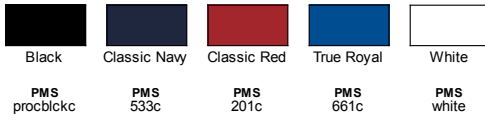

Sizes

- S - 5XL

Product Specifications

	S	M	L	XL	2XL	3XL	4XL	5XL
BODY WIDTH	20	21.5	23	24.5	26	27.5	29	30.5
FULL BODY LENGTH	27	28.25	29	29.75	30.5	31.25	31.25	31.25
SLEEVE LENGTH	34	35	36	37	37.75	38.5	39	39.5

Size Chart

	S	M	L	XL	2XL	3XL	4XL	5XL
CHEST	35-38	39-41	42-45	46-49	50-52	53-56	57-60	61-64

5 Available Colors

BACK VIEW

SIDE VIEW