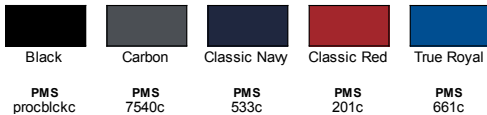

Fabric

- 100% 240T polyester pongee, 2.3 oz./yd²/78gsm
- Water resistant finish

Sizes

- LT - 5XT

Product Specifications

	LT	XLT	2XT	3XT	4XT	5XT
BODY WIDTH	25.25	27.25	29.25	31.25	33.25	35.25
FULL BODY LENGTH	31.00	31.63	32.25	32.88	33.50	34.13
NECK CIRCUMFERENCE	21.00	22.00	23.00	23.75	24.50	25.25
SLEEVE LENGTH	38.50	39.50	40.50	41.50	42.25	43.00

Size Chart

	LT	XLT	2XT	3XT	4XT	5XT
CHEST	42-45	46-49	50-52	53-56	57-60	61-64

5 Available Colors

BACK VIEW

SIDE VIEW