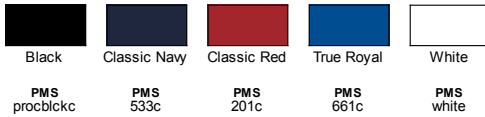

#### Features

- matching rib neck trim
- self inner shoulder and neck tape

#### Sizes

- XS - 3XL

#### 5 Available Colors

BACK VIEW

SIDE VIEW