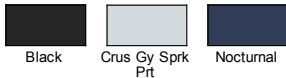

#### Product Specifications

	XS	S	M	L	XL	1XL
<b>BODY LENGTH</b>	25.00	26.00	26.00	27.00	27.00	28.00
<b>BODY WIDTH</b>	17.50	18.50	19.50	21.13	22.75	26.00
<b>SLEEVE LENGTH</b>	33.00	33.50	34.00	34.88	35.75	35.00

BACK VIEW

SIDE VIEW

#### 3 Available Colors

Black

Crus Gy Sprk  
Pft

Nocturnal