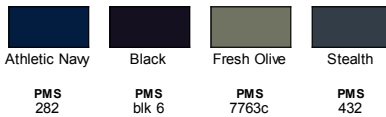

Fabric

- 5.5 oz., 95% recycled polyester, 5% spandex

Sizes

- S - 2XL

Product Specifications

	S	M	L	XL	2XL
BODY LENGTH	27.5	28.5	29.5	30.5	31.5
BODY WIDTH	20	22	24	26	28
SLEEVE LENGTH	35.25	36	36.75	37.5	38.25

4 Available Colors

Athletic Navy

Black

Fresh Olive

Stealth

PMS
282

PMS
blk 6

PMS
7763c