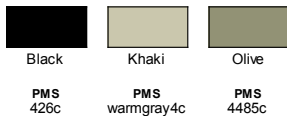

#### Sizes

- OS

#### Product Specifications

|              | OS    |
|--------------|-------|
| BILL LENGTH  | 2.5   |
| CROWN HEIGHT | 3.25  |
| HAT BAND     | 22.23 |

#### 3 Available Colors

Black

Khaki

Olive

PMS  
426c

PMS  
warmgray4c

PMS  
4485c