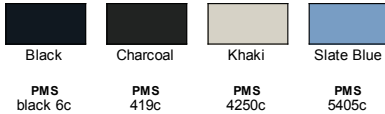

Fabric

- Cotton ripstop

Sizes

- OS

4 Available Colors

Black

Charcoal

Khaki

Slate Blue

PMS
black 6c

PMS
419c

PMS
4250c

PMS
5405c