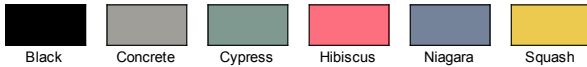

PRODUCT DETAILS

AP1920

Authentic Pigment Distressed 6-Panel Cap

MSRP: Call for pricing

Features

- 6-panel, structured
- Contrasting front panels and bill, top button matches bill
- Pre-curved bill
- Sewn eyelets
- Self-fabric closure with metal buckle and grommet tuck-in

Fabric

- 100% cotton twill
- Heavy enzyme garment wash

Sizes

- OS

6 Available Colors

PMS
prcssblackc