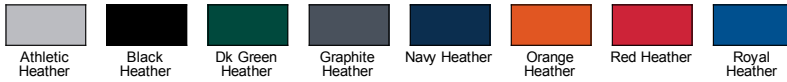

Sizes

- S - 3XL

Product Specifications

	S	M	L	XL	2XL	3XL
BODY LENGTH	29	29.75	30.5	31.25	32	32.75
BODY WIDTH	18	20	22	24	26	28
SLEEVE LENGTH	17.25	18	18.75	19.5	20.25	21

BACK VIEW

SIDE VIEW

8 Available Colors