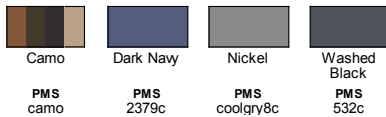

Fabric

- 8.1 oz., 65% cotton, 35% recycled polyester

Sizes

- XS - 3XL

Product Specifications

	XS	S	M	L	XL	2XL	3XL
BODY LENGTH	27	28	29	30	31	32	33
BODY WIDTH	18	19.5	21	22.5	24	25.5	27
SLEEVE LENGTH	24.75	25.375	26	26.625	27.25	27.875	28.5

4 Available Colors

Camo

Dark Navy

Nickel

Washed Black

PMS camo

PMS 2379c

PMS coolqry8c