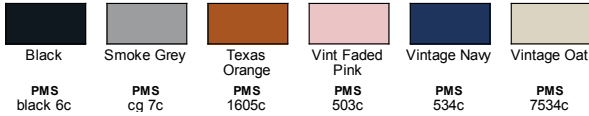

PRODUCT DETAILS

BACK VIEW

SIDE VIEW

5065BP

Alternative Ladies' Slouchy Sweatshirt

Features

- Mid v-neck rib collar
- Set-in sleeves, dropped shoulder
- Double-needle stitching detail
- Ribbed cuff and hem
- Tear away label
- "A-" list status from CDP (Carbon Disclosure Project)
- Energy Star Partner of the Year (14 consecutive years)
- Every piece of Alternative apparel purchased from alphabroder qualifies for Hanes4Education

Fabric

- 4 oz., 50% cotton, 50% recycled polyester

Sizes

- XS - 2XL

Product Specifications

	XS	S	M	L	XL	2XL
BODY LENGTH	20	21	22	23	24	25
BODY WIDTH	19	20	21	22	23	24
SLEEVE LENGTH	31.5	32	32.5	33.25	34	34.75

6 Available Colors

Black

Smoke Grey

Texas Orange

Vint Faded Pink

Vintage Navy

Vintage Oat

PMS black 6c