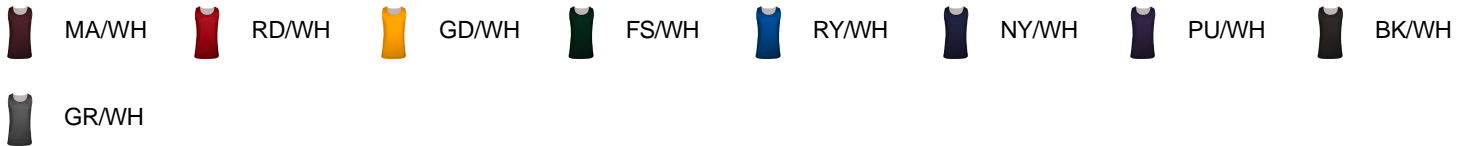

# # 567800 WOMEN'S C2 REVERSIBLE WOMEN'S MESH TANK

- 100% Polyester Pro Mesh Fabric
- Double layered mesh
- Reversible
- Double-needle hem
- Each layer individually hemmed for easy screening

## COLORS