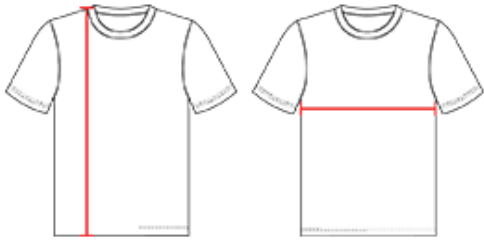

566300 WOMEN'S C2 SLEEVELESS LADIES TEE

- 100% Polyester moisture management/antimicrobial performance fabric
- Self-fabric collar
- Contour silhouette
- Double-needle hem

COLORS

SPECIFICATIONS

COLOR	XS	S	M	L	XL	2XL
Piece Weight measured in pounds	0.24	0.24	0.24	0.24	0.24	0.24
Spec Body Length measured in inches	24	25	26	27	28	29
Spec Chest Width measured in inches	14.5	16.5	18	20	22	24
Case Count # of units per case	72	72	72	72	72	72

HOW TO MEASURE

These product specifications reference a product's measurements.
For sizing information and guidance, please reference our sizing charts.

BODY LENGTH

Measured on the front from the shoulder/neck intersection to the bottom of the garment.

CHEST WIDTH

Measured across the chest, 1" below the armhole seam.