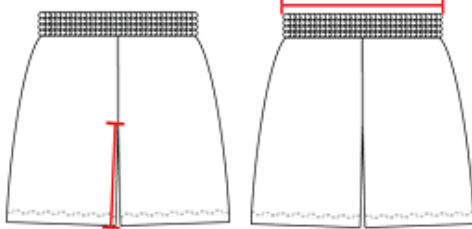

561600 WOMEN'S C2 PERFORMANCE LADIES' SHORT

- 100% Polyester moisture management/antimicrobial performance fabric
- 1 1/2" Covered elastic waistband & drawcord

COLORS

SPECIFICATIONS

COLOR	XS	S	M	L	XL	2XL
Piece Weight measured in pounds	0.27	0.27	0.27	0.27	0.27	0.27
Spec Inseam	5	5	5	5	5	5
Case Count # of units per case	72	72	72	72	72	72

HOW TO MEASURE

These product specifications reference a product's measurements. For sizing information and guidance, please reference our sizing charts.

INSEAM

Measured from crotch point to bottom leg opening.

WAIST WIDTH

Measured across the top of the waist opening.