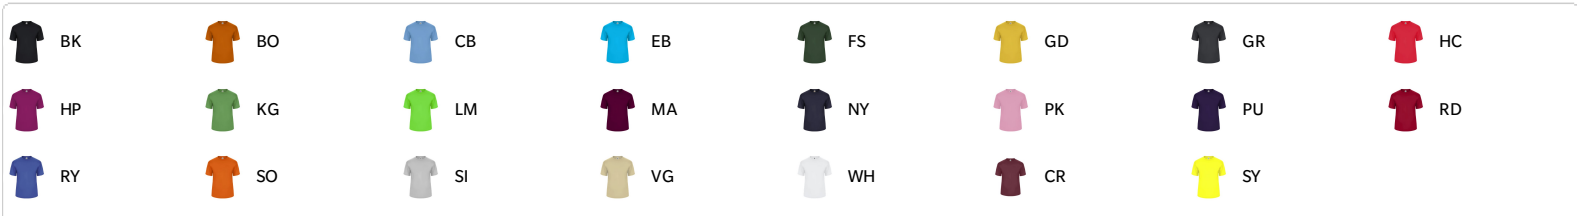

#520000 YOUTH C2 PERFORMANCE YTH TEE

- Self-fabric collar
- 100% Polyester moisture management/antimicrobial performance fabric
- Double-needle hem

COLORS

SPECIFICATIONS

COLOR	XS	S	M	L	XL
Piece Weight measured in pounds	0.39	0.39	0.39	0.39	0.39
Spec Body Length measured in inches	22	23	25	26	27
Spec Chest Width measured in inches	15	16	17	18	19
Case Count # of units per case	72	72	72	72	72