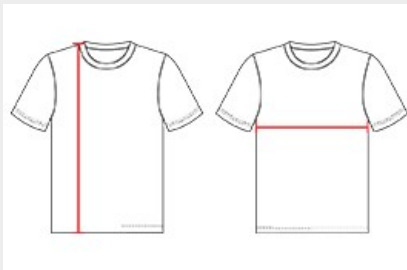

#520000 YOUTH C2 PERFORMANCE YTH TEE

- Self-fabric collar
- 100% Polyester moisture management/antimicrobial performance fabric
- Double-needle hem

COLORS

SPECIFICATIONS

COLOR	XS	S	M	L	XL
Piece Weight measured in pounds	0.39	0.39	0.39	0.39	0.39
Spec Body Length measured in inches	22	23	25	26	27
Spec Chest Width measured in inches	15	16	17	18	19
Case Count # of units per case	72	72	72	72	72

HOW TO MEASURE

These product specifications reference a product's measurements. For sizing information and guidance, please reference our sizing charts.

BODY LENGTH

Measured on the front from the shoulder/neck intersection to the bottom of the garment.

CHEST WIDTH

Measured across the chest, 1" below the armhole seam.