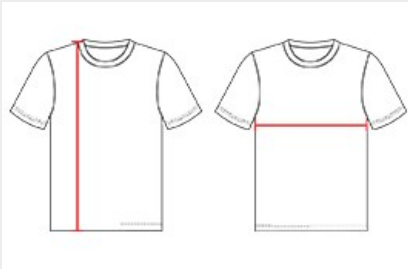

#513000 MEN'S C2 SLEEVELESS TEE

- 100% Polyester moisture management/antimicrobial performance fabric
- Self-fabric collar
- Double-needle hem

COLORS

SPECIFICATIONS

COLOR	XS	S	M	L	XL	2XL	3XL	4XL
Piece Weight measured in pounds	0.24	0.24	0.24	0.24	0.24	0.24	0.24	0.24
Spec Body Length measured in inches	26.5	27.5	28.5	29.5	30.5	31.5	32.5	33.5
Spec Chest Width measured in inches	16	18	20	22	24	26	28	30
Case Count # of units per case	72	72	72	72	72	72	36	36

HOW TO MEASURE

These product specifications reference a product's measurements. For sizing information and guidance, please reference our sizing charts.

BODY LENGTH

Measured on the front from the shoulder/neck intersection to the bottom of the garment.

CHEST WIDTH

Measured across the chest, 1" below the armhole seam.