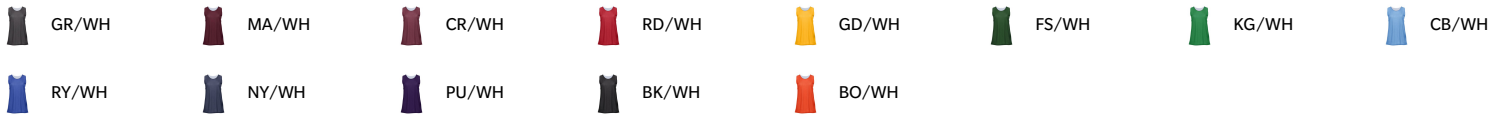

# #897800 WOMEN'S MESH REVERSIBLE WOMEN'S TANK

- Each layer individually hemmed for easy screening
- Double layered mesh
- 100% Polyester Pro Mesh Fabric
- Double-needle hem
- Reversible

## COLORS

## SPECIFICATIONS

COLOR	XS	S	M	L	XL	2XL
<b>Piece Weight</b> measured in pounds	0.40	0.40	0.40	0.40	0.40	0.40
<b>Spec Body Length</b> measured in inches	26 1/2	27 1/2	28 1/2	29 1/2	30 1/2	31 1/2
<b>Spec Chest Width</b> measured in inches	17	18 1/2	20	21 1/2	23	24 1/2
<b>Case Count</b> # of units per case	36	36	36	36	36	36