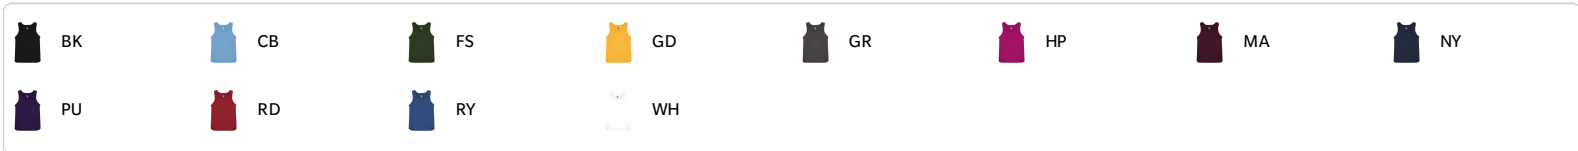

# #896200 WOMEN'S B-CORE WOMEN'S TANK

- 100% Polyester moisture management/antimicrobial performance fabric
- Double-needle hem
- Self-fabric binding neck and armhole
- May be branded Alleson Athletic on the inside - all other aspects of the product will remain the same

## COLORS

## SPECIFICATIONS

COLOR	XS	S	M	L	XL	2XL
<b>Piece Weight</b> measured in pounds	0.23	0.23	0.23	0.23	0.23	0.31
<b>Spec Body Length</b> measured in inches	24	25	26	27	28	29
<b>Spec Chest Width</b> measured in inches	14.5	16	17.5	19	20.5	22
<b>Case Count</b> # of units per case	36	36	36	36	36	36