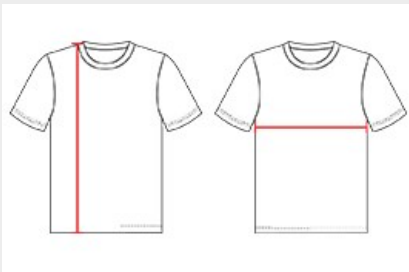

#856600 MEN'S

B-PIVOTREV. TANK

- May be branded Alleson Athletic on the inside - all other aspects of the product will remain the same
- Contrast side inserts
- Individually hemmed bottom for easy access screening
- 100% Polyester moisture management/antimicrobial performance fabric
- Collegiate Cut
- Double-needle hem
- Self-fabric v-neck collar
- Reversible

COLORS

SPECIFICATIONS

COLOR	S	M	L	XL	2XL	3XL
Piece Weight measured in pounds	0.52	0.52	0.52	0.52	0.52	0.52
Spec Body Length measured in inches	30	31	32	33	34	35
Spec Chest Width measured in inches	19	21	23	25	27	29
Case Count # of units per case	36	36	36	36	36	24

HOW TO MEASURE

These product specifications reference a product's measurements. For sizing information and guidance, please reference our sizing charts.

BODY LENGTH

Measured on the front from the shoulder/neck intersection to the bottom of the garment.

CHEST WIDTH

Measured across the chest, 1" below the armhole seam.