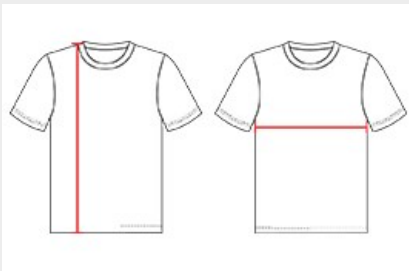

#855100 MEN'S

B-SLAM REV. TANK

- May be branded Alleson Athletic on the inside - all other aspects of the product will remain the same
- Contrast side inserts
- Double-needle hemmed armholes and jersey bottom
- 100% Polyester moisture management/antimicrobial performance fabric
- Collegiate Cut
- Reversible

COLORS

SPECIFICATIONS

COLOR	S	M	L	XL	2XL	3XL
Piece Weight measured in pounds	0.52	0.52	0.52	0.52	0.52	0.52
Spec Body Length measured in inches	30	31	32	33	34	35
Spec Chest Width measured in inches	19	21	23	25	27	29
Case Count # of units per case	36	36	36	36	36	24

HOW TO MEASURE

These product specifications reference a product's measurements. For sizing information and guidance, please reference our sizing charts.

BODY LENGTH

Measured on the front from the shoulder/neck intersection to the bottom of the garment.

CHEST WIDTH

Measured across the chest, 1" below the armhole seam.