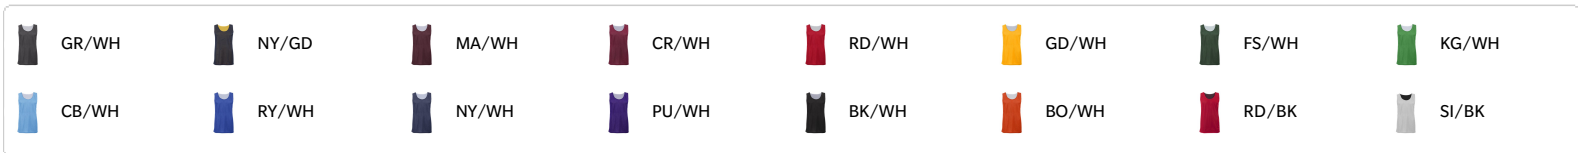

# #852900 MEN'S MESH REVERSIBLE TANK

- Each layer individually hemmed for easy screening
- Double layered mesh
- 100% Polyester Pro Mesh Fabric
- Double-needle hem
- Reversible

## COLORS

## SPECIFICATIONS

COLOR	S	M	L	XL	2XL	3XL	4XL	5XL
<b>Piece Weight</b> measured in pounds	0.52	0.52	0.52	0.52	0.52	0.52	0.52	0.52
<b>Spec Body Length</b> measured in inches	30	31	32	33	34	35	36	37
<b>Spec Chest Width</b> measured in inches	18	20	22	24	26	28	30	32
<b>Case Count</b> # of units per case	36	36	36	36	36	24	24	24