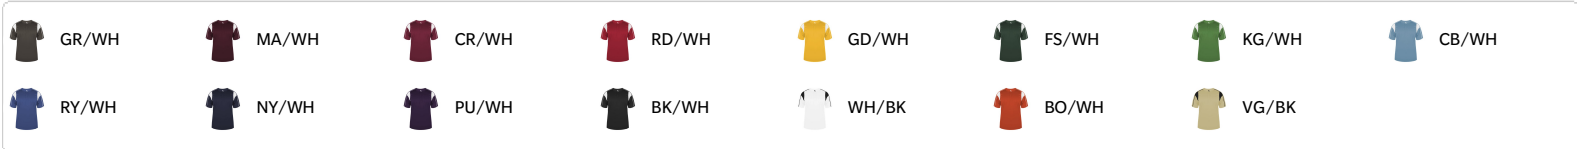

## PRO PLACKET

- May be branded Alleson Athletic on the inside - all other aspects of the product will remain the same
- Contrasting panel inserts
- Two button placket
- Double-needle hem
- 100% Polyester moisture management performance fabric

### SPECIFICATIONS

COLOR	XS	S	M	L	XL	2XL	3XL	4XL
<b>Piece Weight</b> measured in pounds	0.36	0.36	0.36	0.36	0.36	0.36	0.36	0.36
<b>Spec Body Length</b> measured in inches	28	29	30	31	32	33	34	35
<b>Spec Chest Width</b> measured in inches	17	19	21	23	25	27	29	31
<b>Case Count</b> # of units per case	36	36	36	36	36	36	24	24