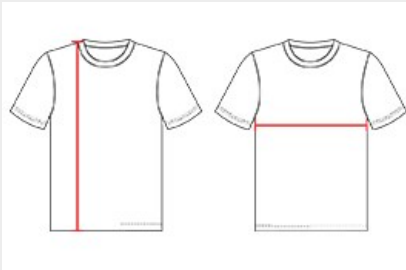

HOW TO MEASURE

These product specifications reference a product's measurements. For sizing information and guidance, please reference our sizing charts.

BODY LENGTH

Measured on the front from the shoulder/neck intersection to the bottom of the garment.

CHEST WIDTH

Measured across the chest, 1" below the armhole seam.