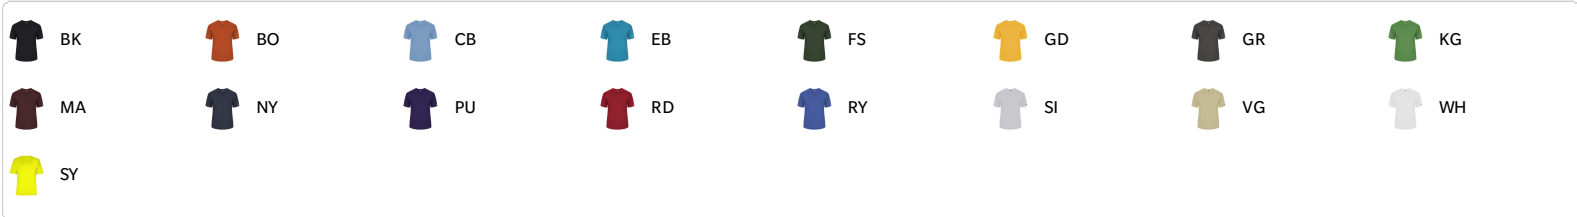

# #793000 MEN'S

## B-CORE PLACKET

- May be branded Alleson Athletic on the inside - all other aspects of the product will remain the same
- 100% Polyester moisture management performance fabric
- Self-fabric collar
- Two button placket
- Double-needle hem
- Badger heat seal logo on left sleeve

### COLORS

### SPECIFICATIONS

COLOR	S	M	L	XL	2XL	3XL	4XL
<b>Piece Weight</b> measured in pounds	0.36	0.36	0.36	0.36	0.36	0.36	0.36
<b>Spec Body Length</b> measured in inches	29	30	31	32	33	34	35
<b>Spec Chest Width</b> measured in inches	19	21	23	25	27	29	31
<b>Case Count</b> # of units per case	36	36	36	36	36	24	24